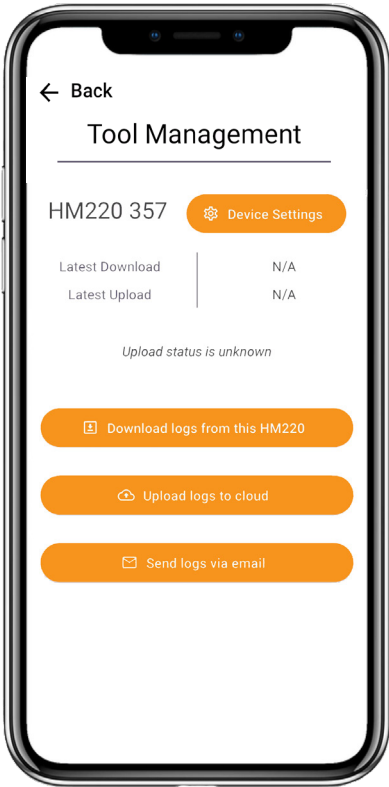

HITMAN **HM220i** Cloud and Sync App

fibre-gen

New Features

HM220i

- Connect your Apple or Android device via the Sync App to upload log data and change tool settings.

Hitman Sync App

- Configure your tool
- Email log data using secure file transfer
- Access new customisable features

Hitman Cloud API

- Sync log data files to the Hitman Cloud
- Connect via API to your Forest Management Platform

 Access data with your annual subscription plan

Contact us to upgrade your existing HM220 tools to enable the Sync App connectivity