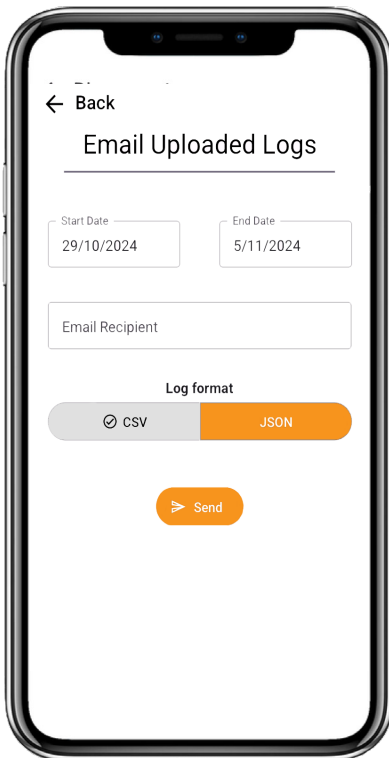

HITMAN **HM220i** Cloud and Sync App

fibre-gen

New Features

HM220i

- Connect your Apple or Android device via the Sync App to upload log data and change tool settings.

Hitman Sync App

- Configure your tool
- Email log data using secure file transfer
- Access new customisable features

Hitman Cloud API

- Sync log data files to the Hitman Cloud
- Connect via API to your Forest Management Platform

 Access data with your annual subscription plan

Contact us to upgrade your existing HM220 tools to enable the Sync App connectivity