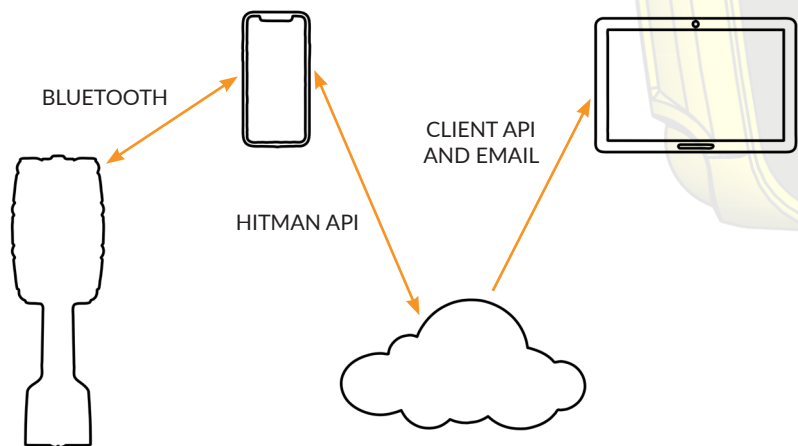

HITMAN **HM220i** Cloud and Sync App

fibre-gen

New Features

HM220i

- Connect your Apple or Android device via the Sync App to upload log data and change tool settings.

Hitman Sync App

- Configure your tool
- Email log data using secure file transfer
- Access new customisable features

Hitman Cloud API

- Sync log data files to the Hitman Cloud
- Connect via API to your Forest Management Platform

 Access data with your annual subscription plan

Contact us to upgrade your existing HM220 tools to enable the Sync App connectivity